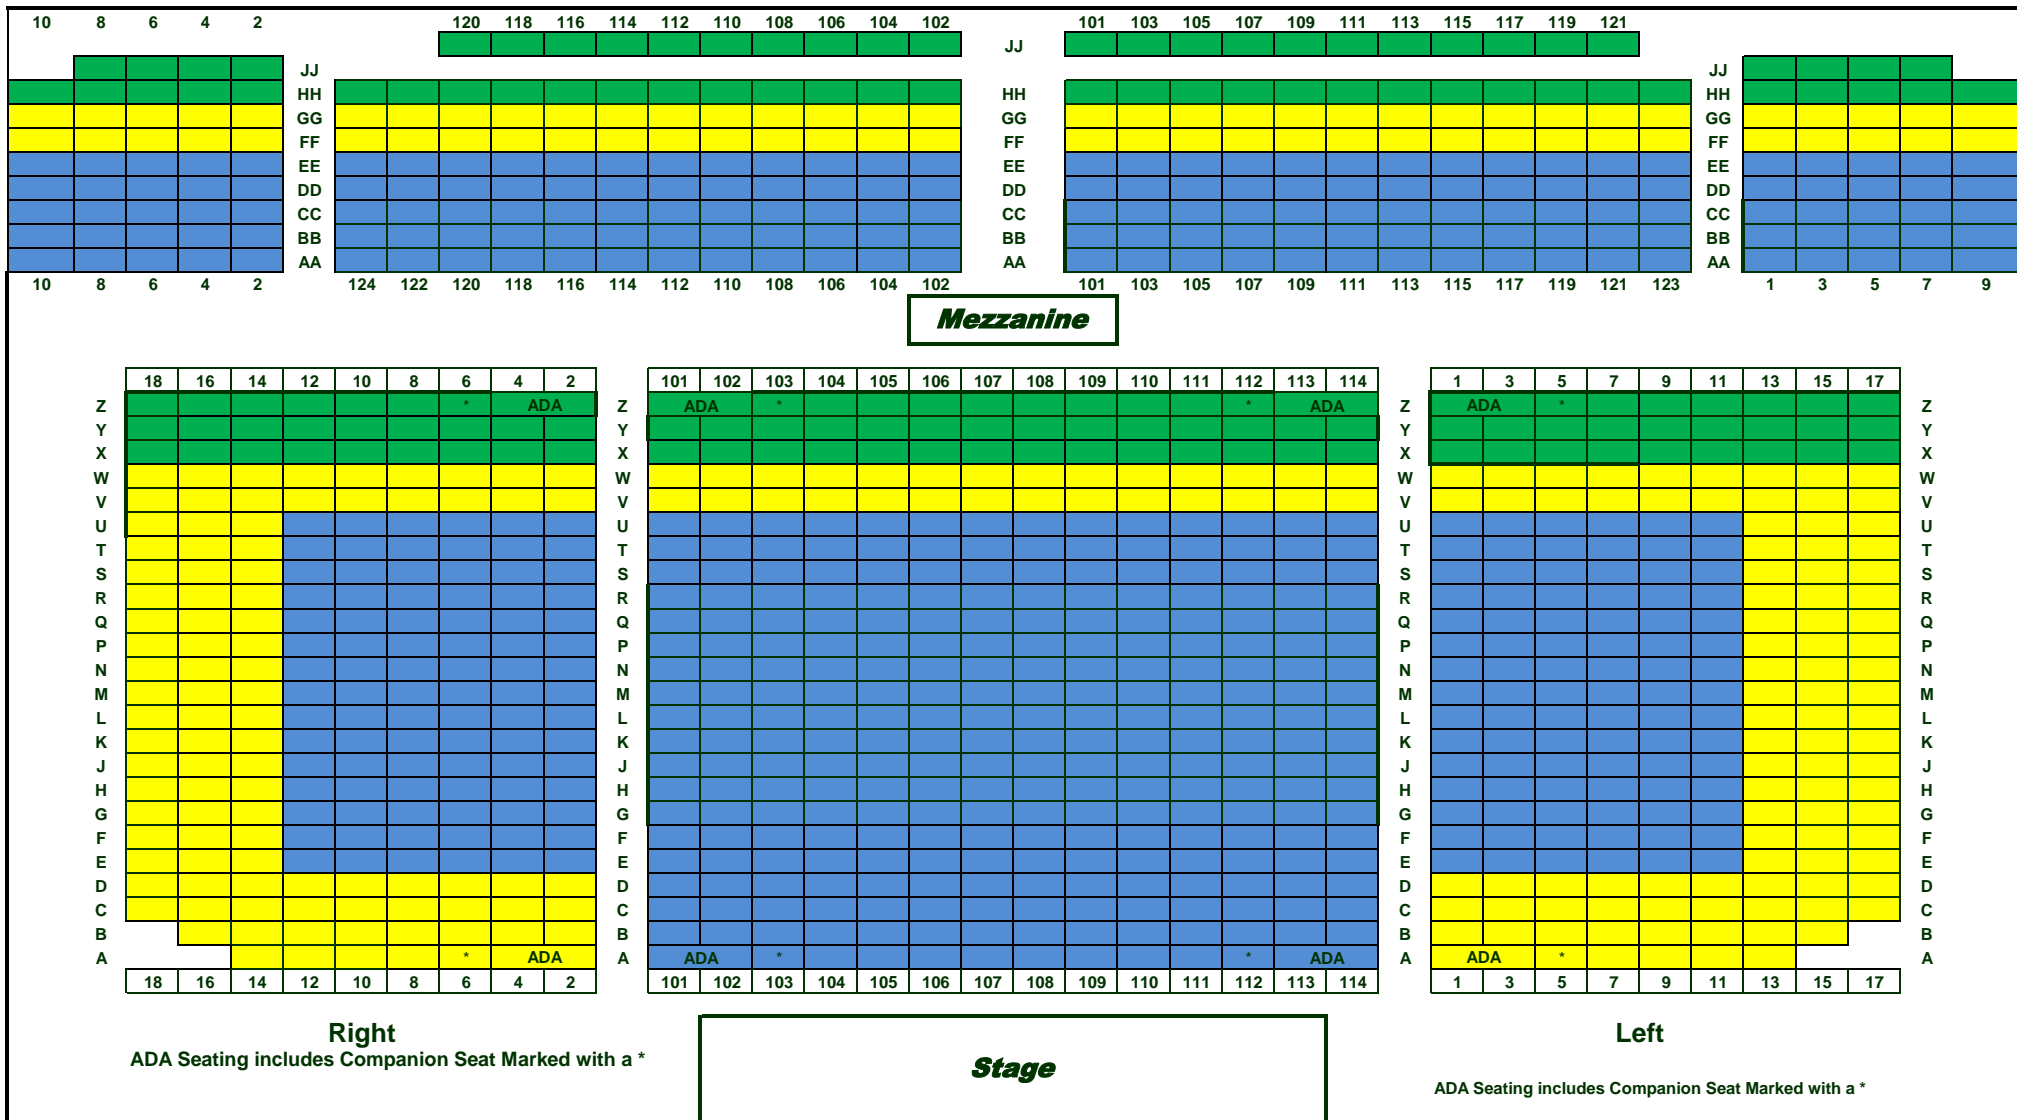

NSO SEATING CHART

Right

ADA Seating includes Companion Seat Marked with a *

Mezzanine

Left

ADA Seating includes Companion Seat Marked with a *

Stage